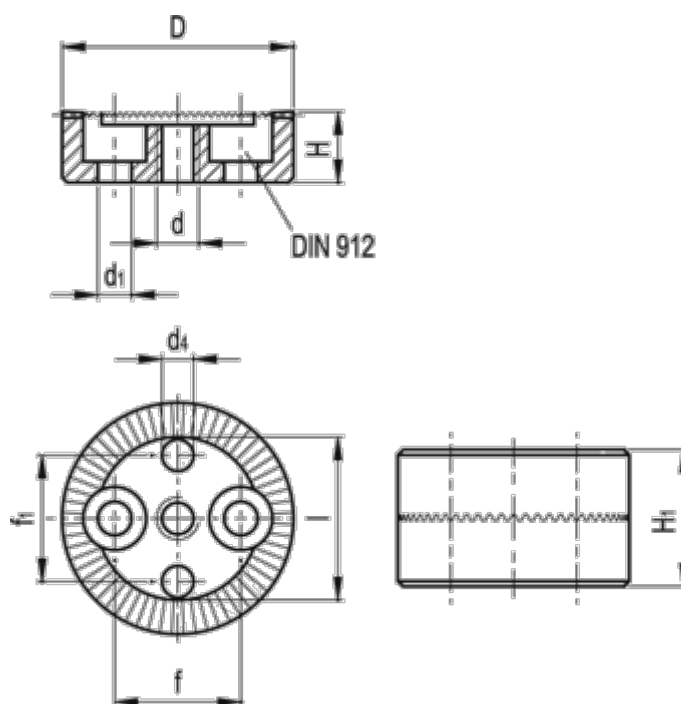

Data Sheet

Article number: 20654533

Description: E+G Serrated locking plate
GN 187.4-27-48-A-ST

Measures

D	= 27	l	= 19.5
d	= M5	Number of teeth	= 48
d1	= 4.3	Weight (g)	= 24
d4 H11	= 4		
f	= 15		
f1	= 15		
H +/-0.9	= 7.5		
H1	= 15		